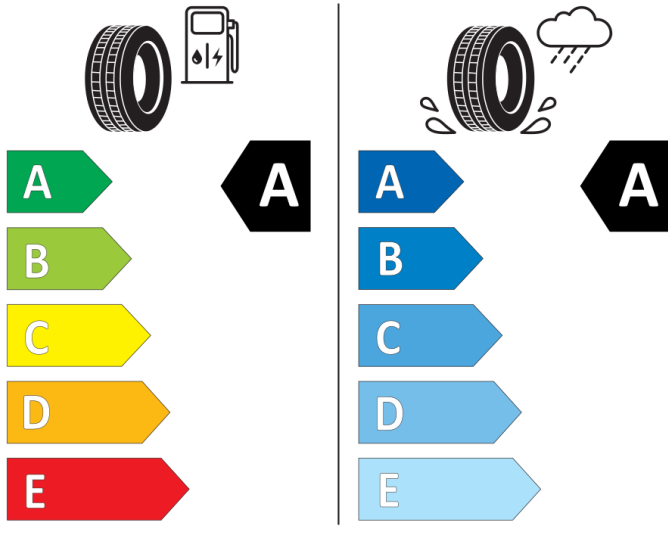

ENERG

BRIDGESTONE

13951

215/60 R16 95 V

Cl

2020/740