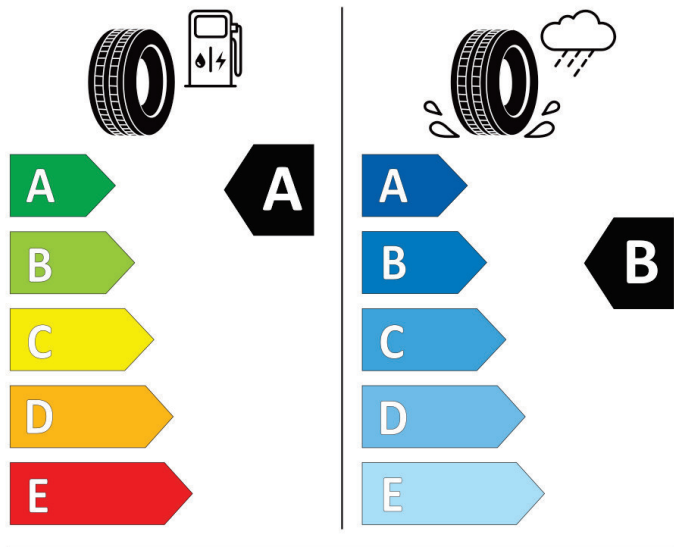

Continental

0314622

215/55 R 18 95 T

Cl

2020/740