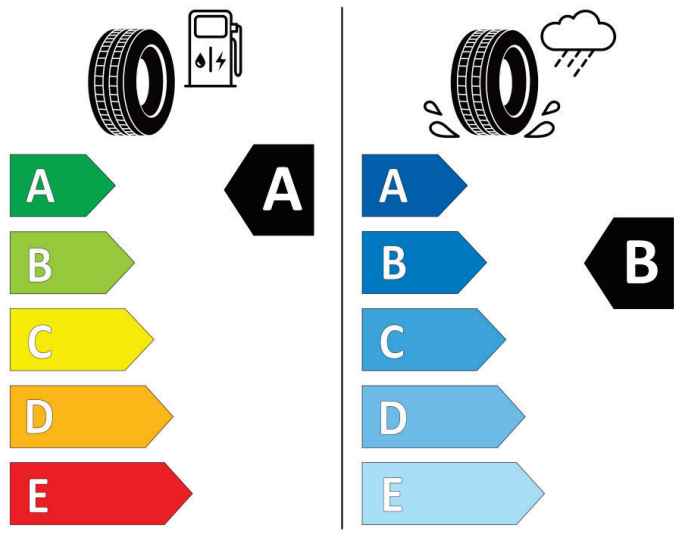

GOOD YEAR

545820

215/55R18 95 T

Cl

2020/740